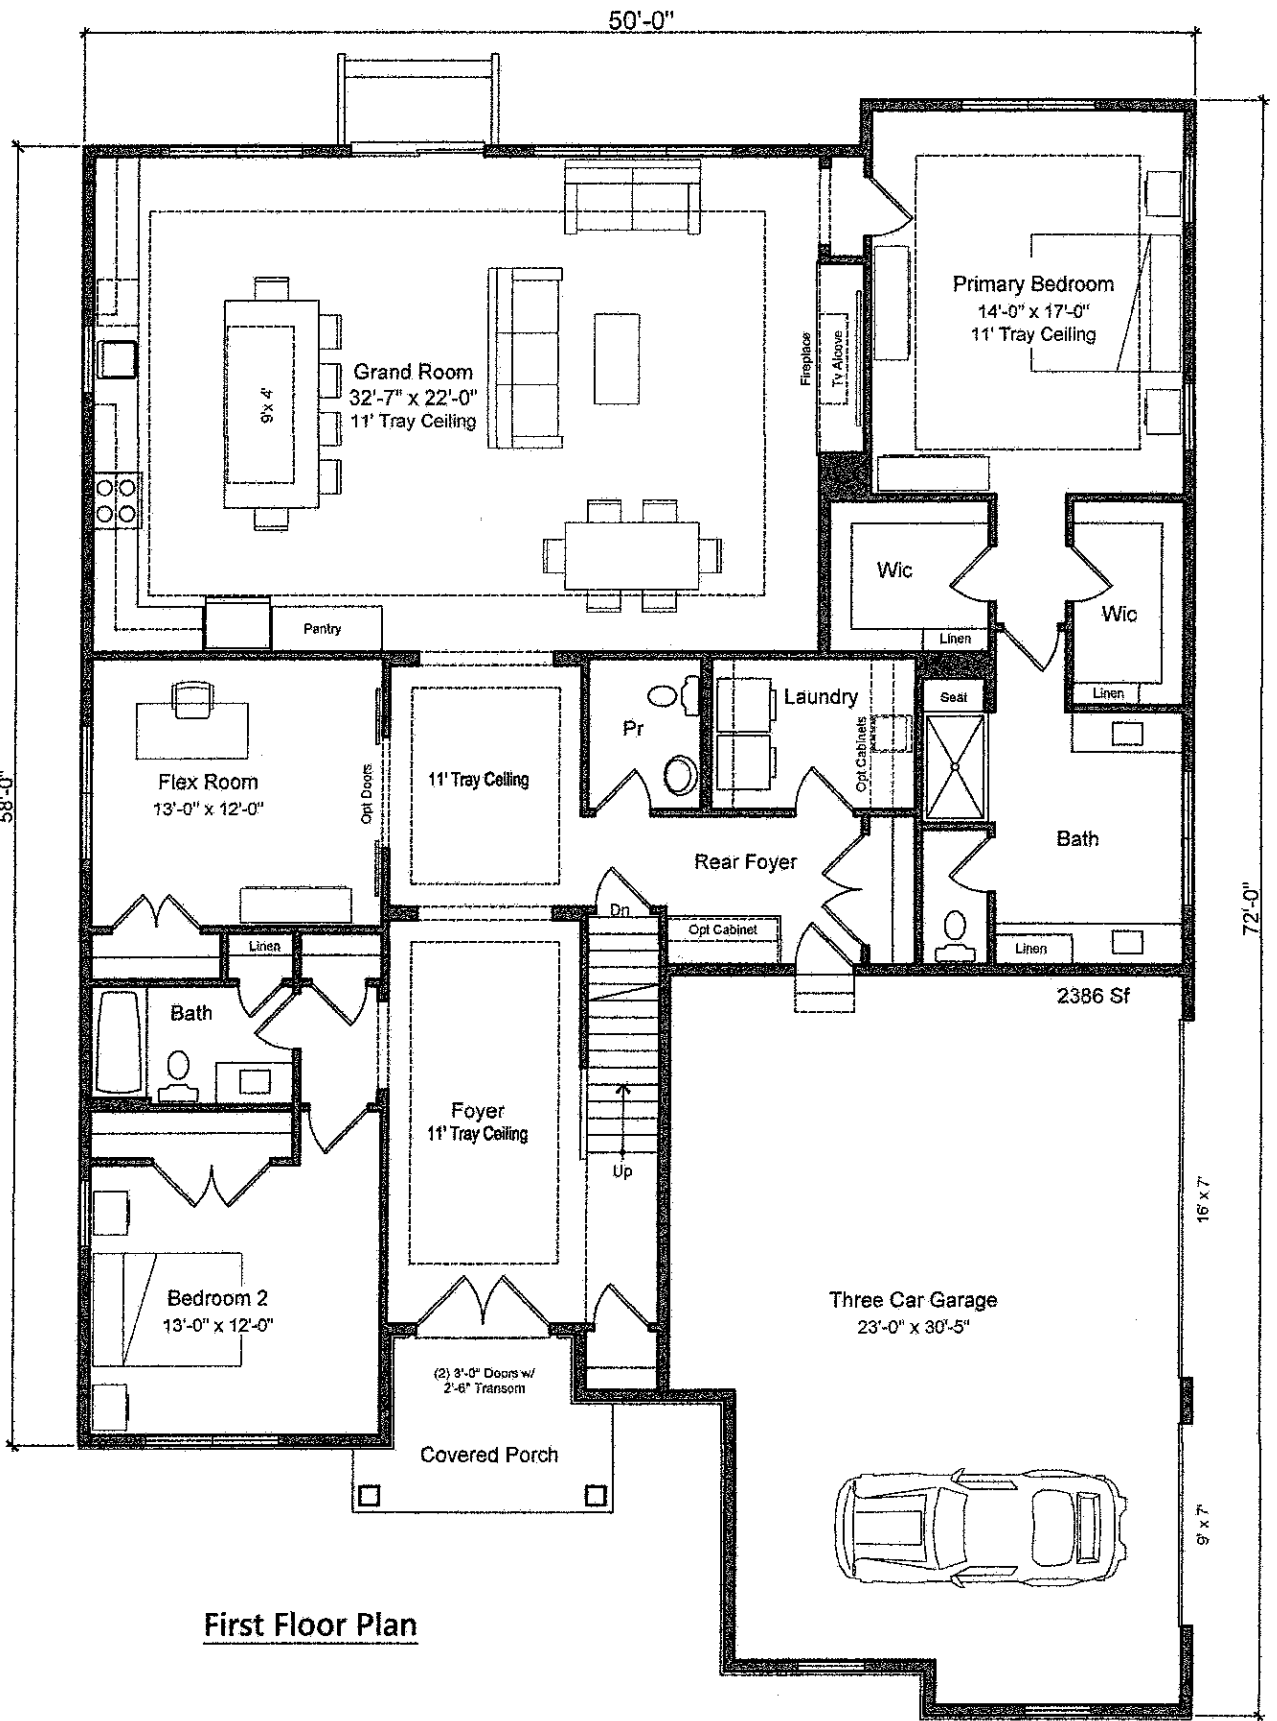

FRONT ELEVATION

10/17/23

Costa Homes - Carolina - 2860 SF
2386 SF

w/loft
w/o Loft

First Floor Plan

10/17/23

Costa Homes - Carolina - 2860 SF w/loft
 2386 SF w/o Loft

Second Floor Plan

Second Floor Plan

10/17/23

Costa Homes - Carolina - 2860 SF w/Loft
 2386 SF w/o Loft